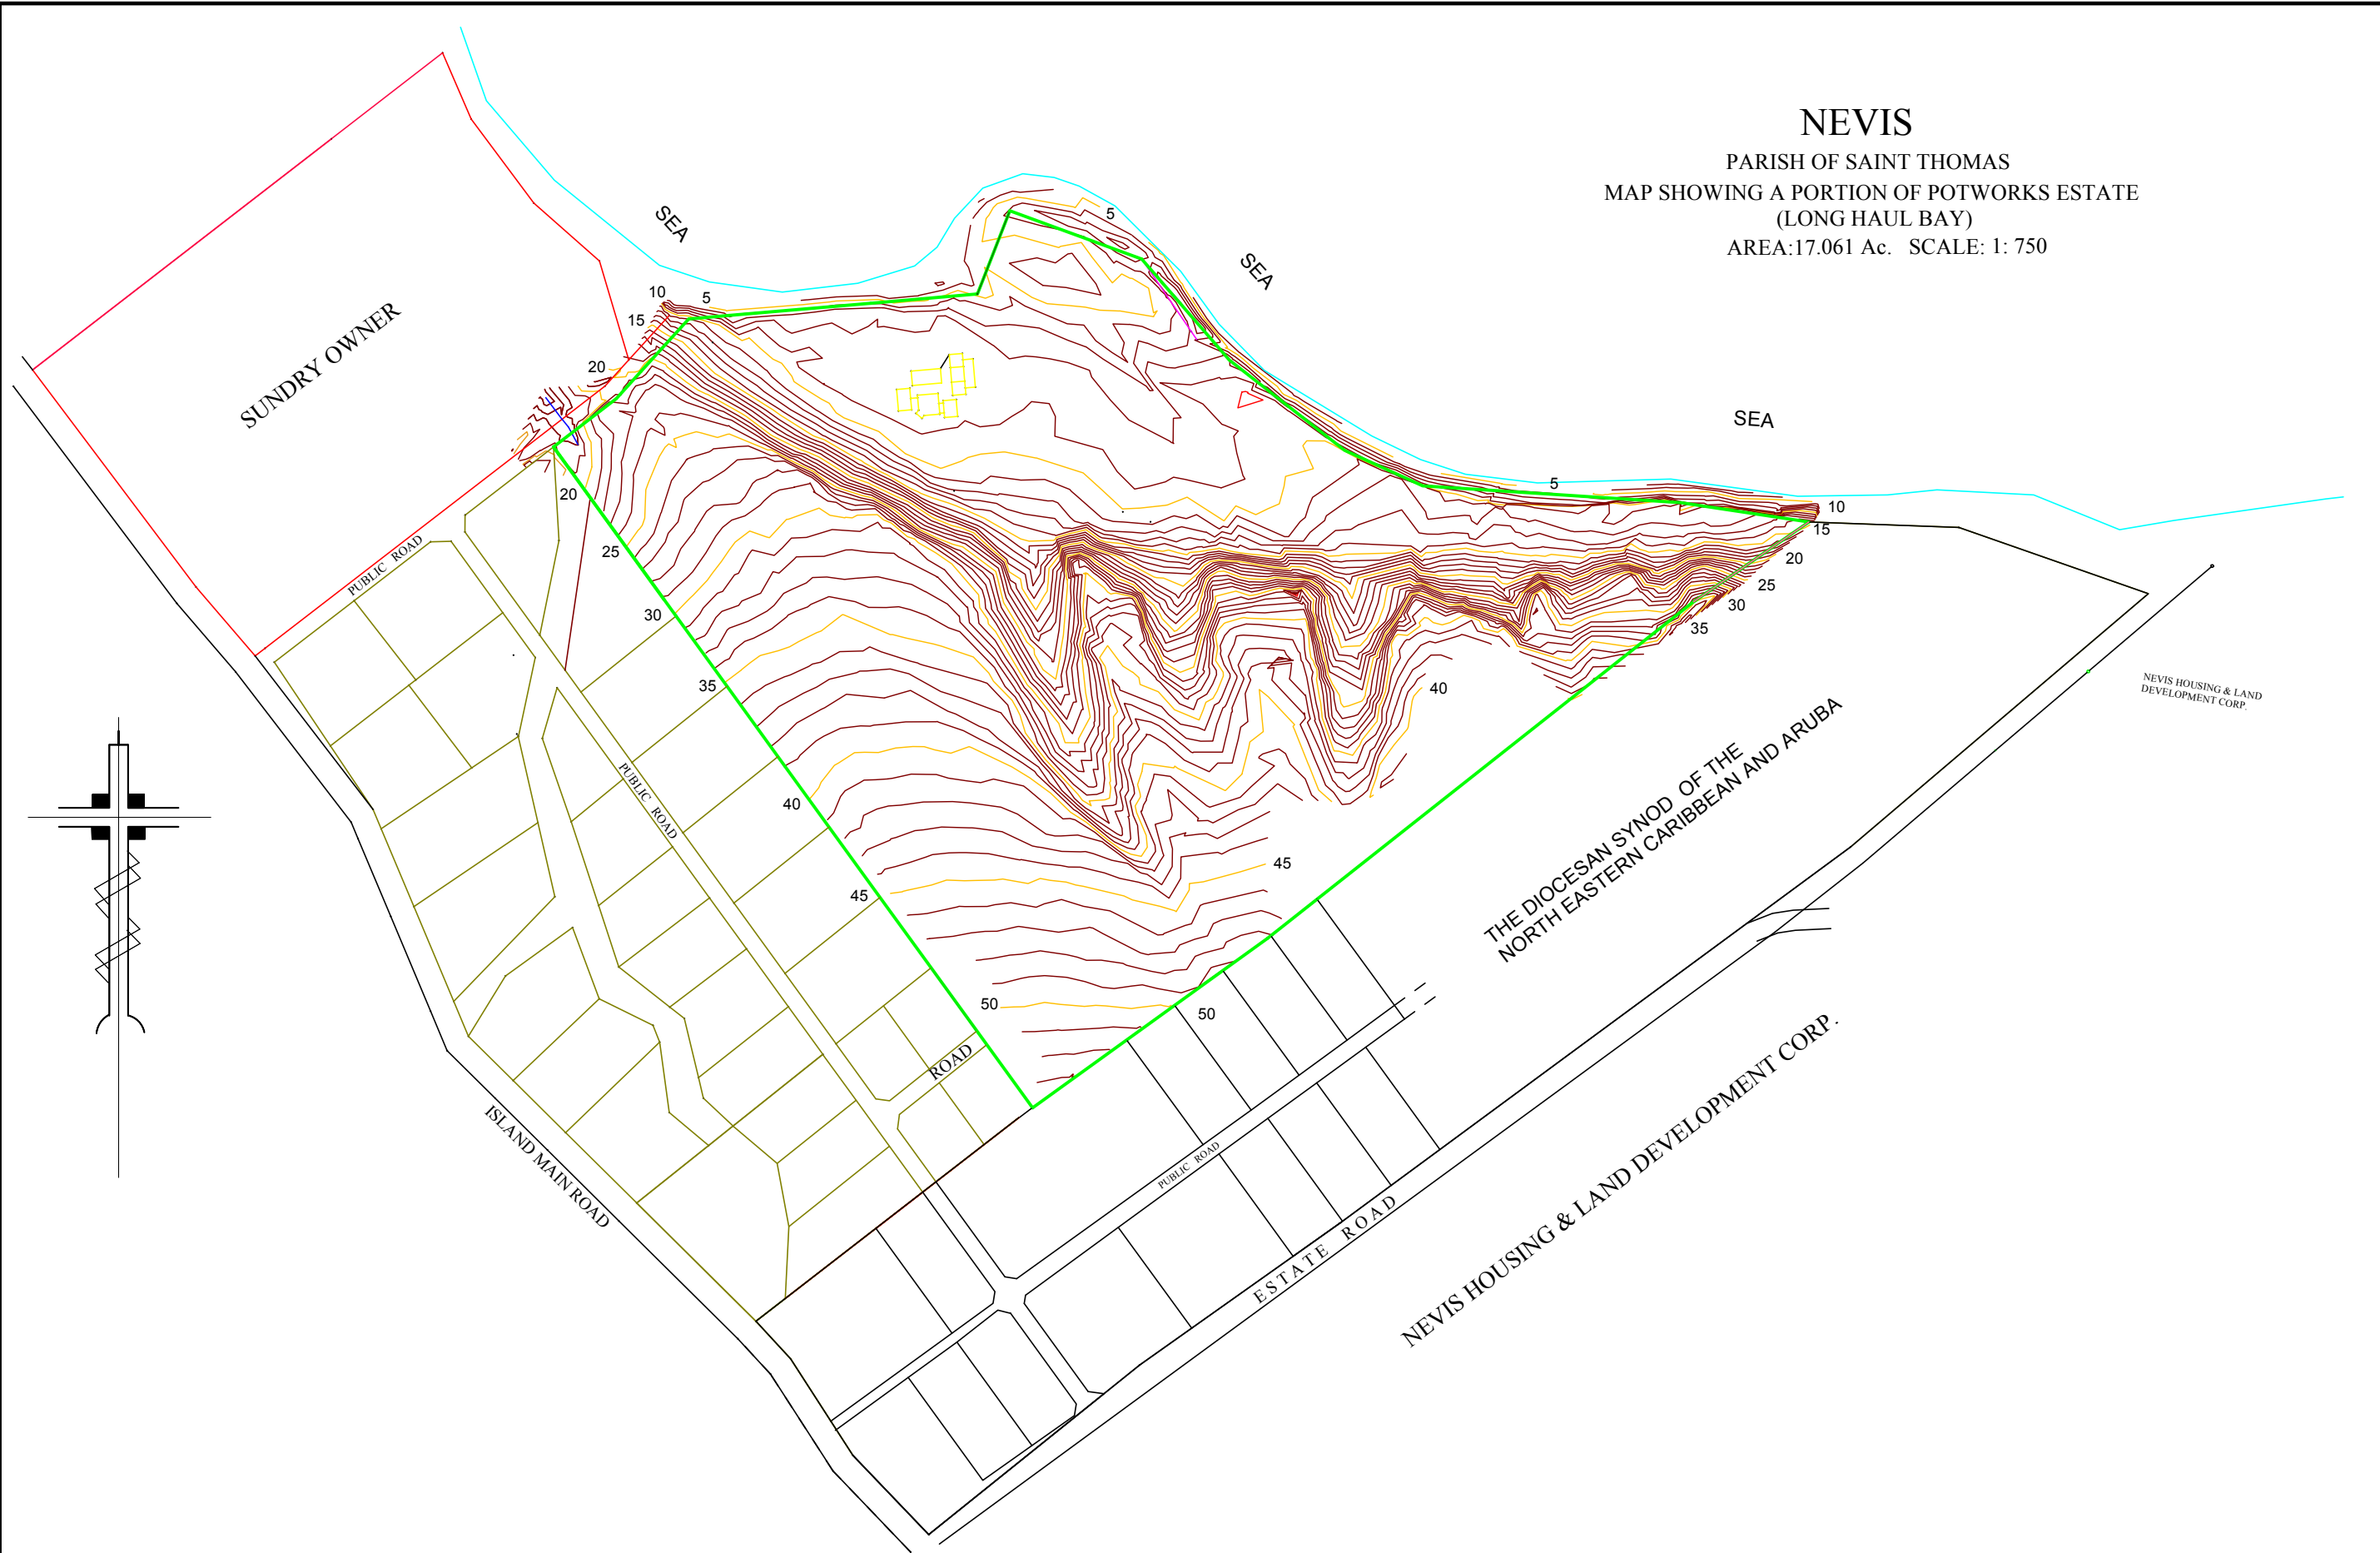

NEVIS
 PARISH OF SAINT THOMAS
 MAP SHOWING A PORTION OF POTWORKS ESTATE
 (LONG HAUL BAY)
 AREA: 17.061 Ac. SCALE: 1: 750

Job No. 176B-95_2021	Dwg No. 0520	Hill's Survey & Mapping P.O. BOX 927, Charlestown, Nevis West Indies Tel: (869) 469-7376 Fax: (869) 469-7176
-------------------------	-----------------	--

Licensed Land Surveyor
 Dated: February 26, 2021.