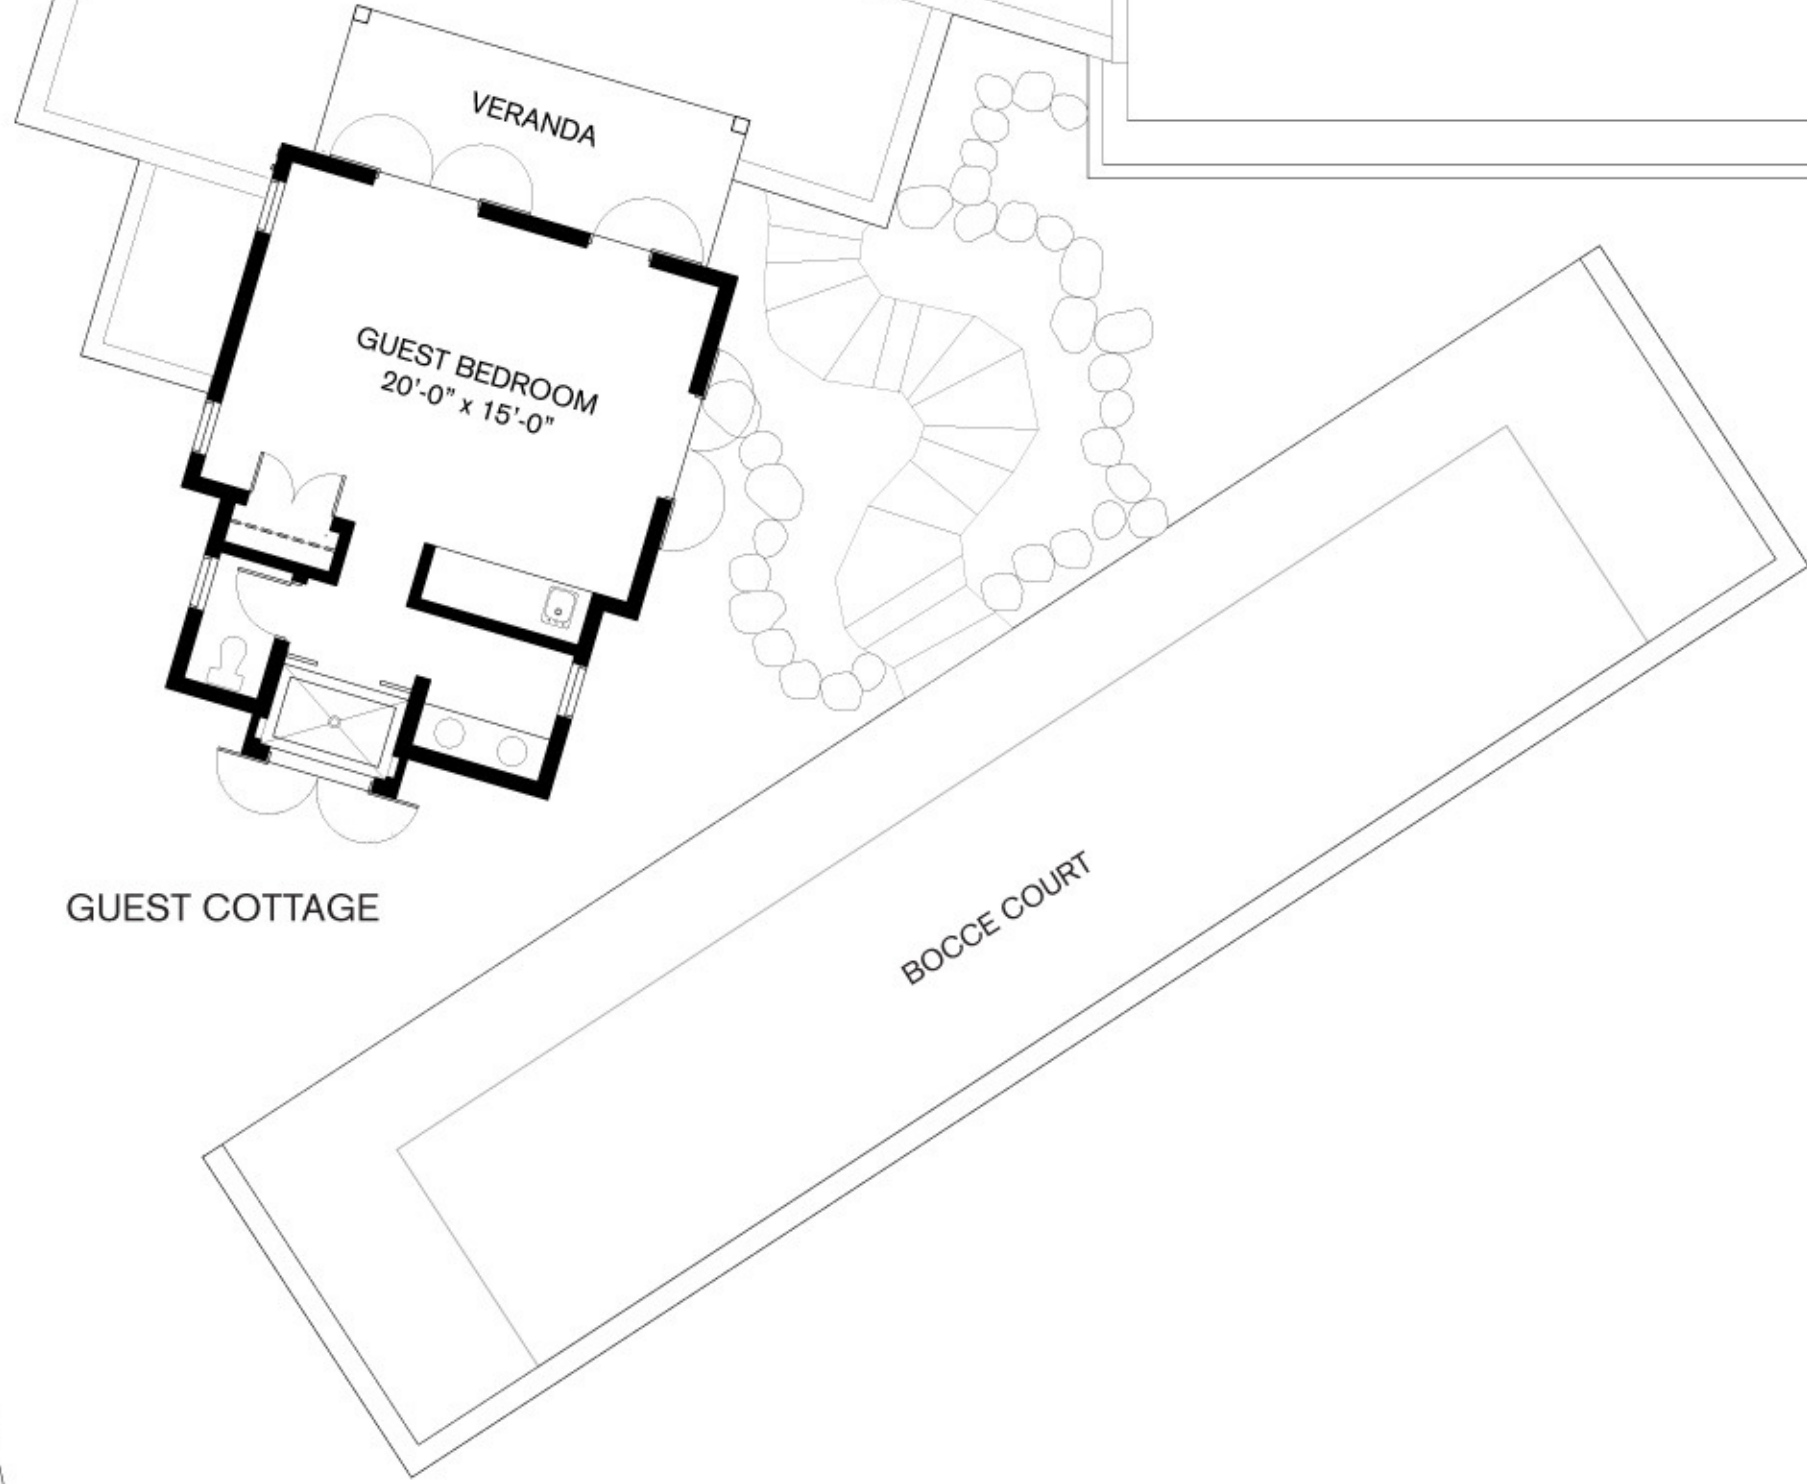

ENTRY

MAIN ENTRY
9'-10" x 9'-4"

VERANDA

GAMES ROOM
14'-0" x 17'-0"

KITCHEN
19'-0" x 14'-0"

WALK-IN
CLOSET

MASTER BATH

MASTER BEDROOM
20'-0" x 16'-0"

VERANDA

GREAT ROOM
28'-0" x 19'-8"

BBO
FRIDGE

UPPER TERRACE

LOWER TERRACE

VERANDA

UPPER TERRACE

DINING

MAIN VILLA

POOL
40'-0" x 15'-0"

BEDROOM
ENTRY
BATHROOM

VERANDA

MAIN VILLA

MAIN VILLA

VERANDA

GUEST BEDROOM
20'-0" x 15'-0"

BOCCE COURT

GUEST COTTAGE