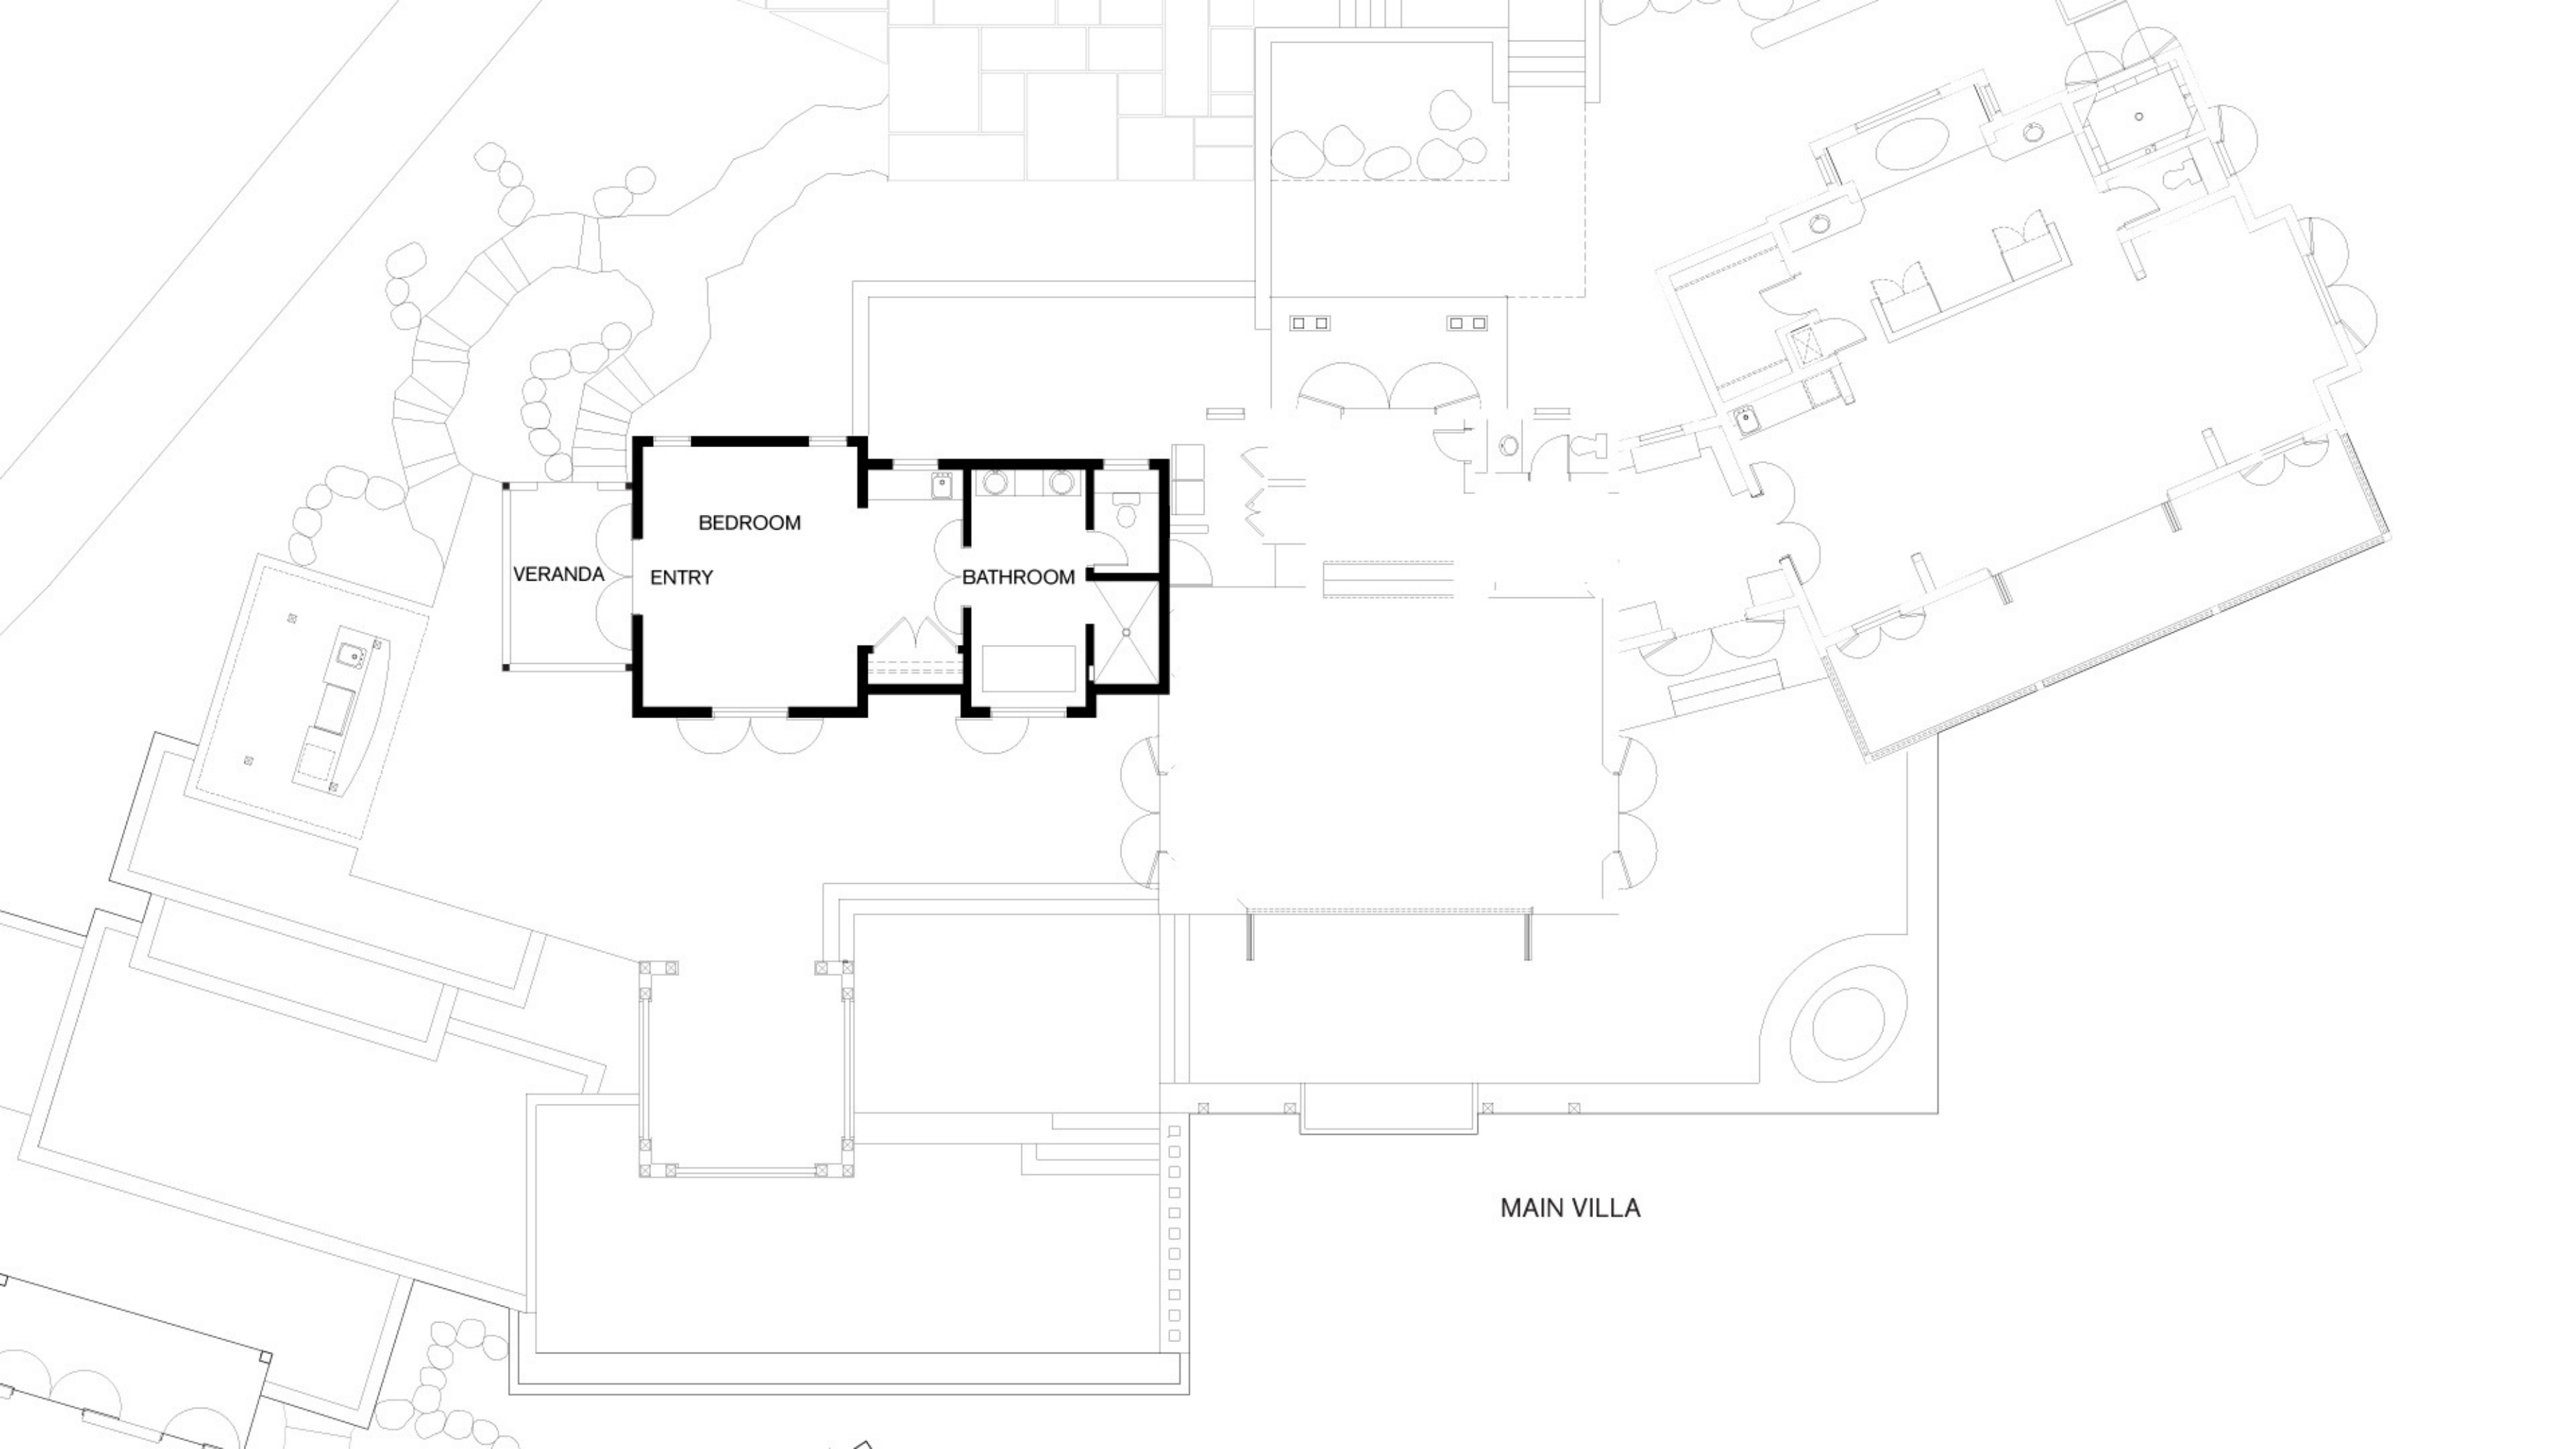

ENTRY

MAIN ENTRY
9'-10" x 9'-4"

VERANDA

GAMES ROOM
14'-0" x 17'-0"

KITCHEN
19'-0" x 14'-0"

WALK-IN
CLOSET

MASTER BATH

MASTER BEDROOM
20'-0" x 16'-0"

VERANDA

GREAT ROOM
28'-0" x 19'-8"

BBO
FRIDGE

UPPER TERRACE

LOWER TERRACE

VERANDA

UPPER TERRACE

DINING

MAIN VILLA

POOL
40'-0" x 15'-0"

BEDROOM
ENTRY
BATHROOM

VERANDA

MAIN VILLA

MAIN VILLA

VERANDA

GUEST BEDROOM
20'-0" x 15'-0"

BOCCE COURT

GUEST COTTAGE