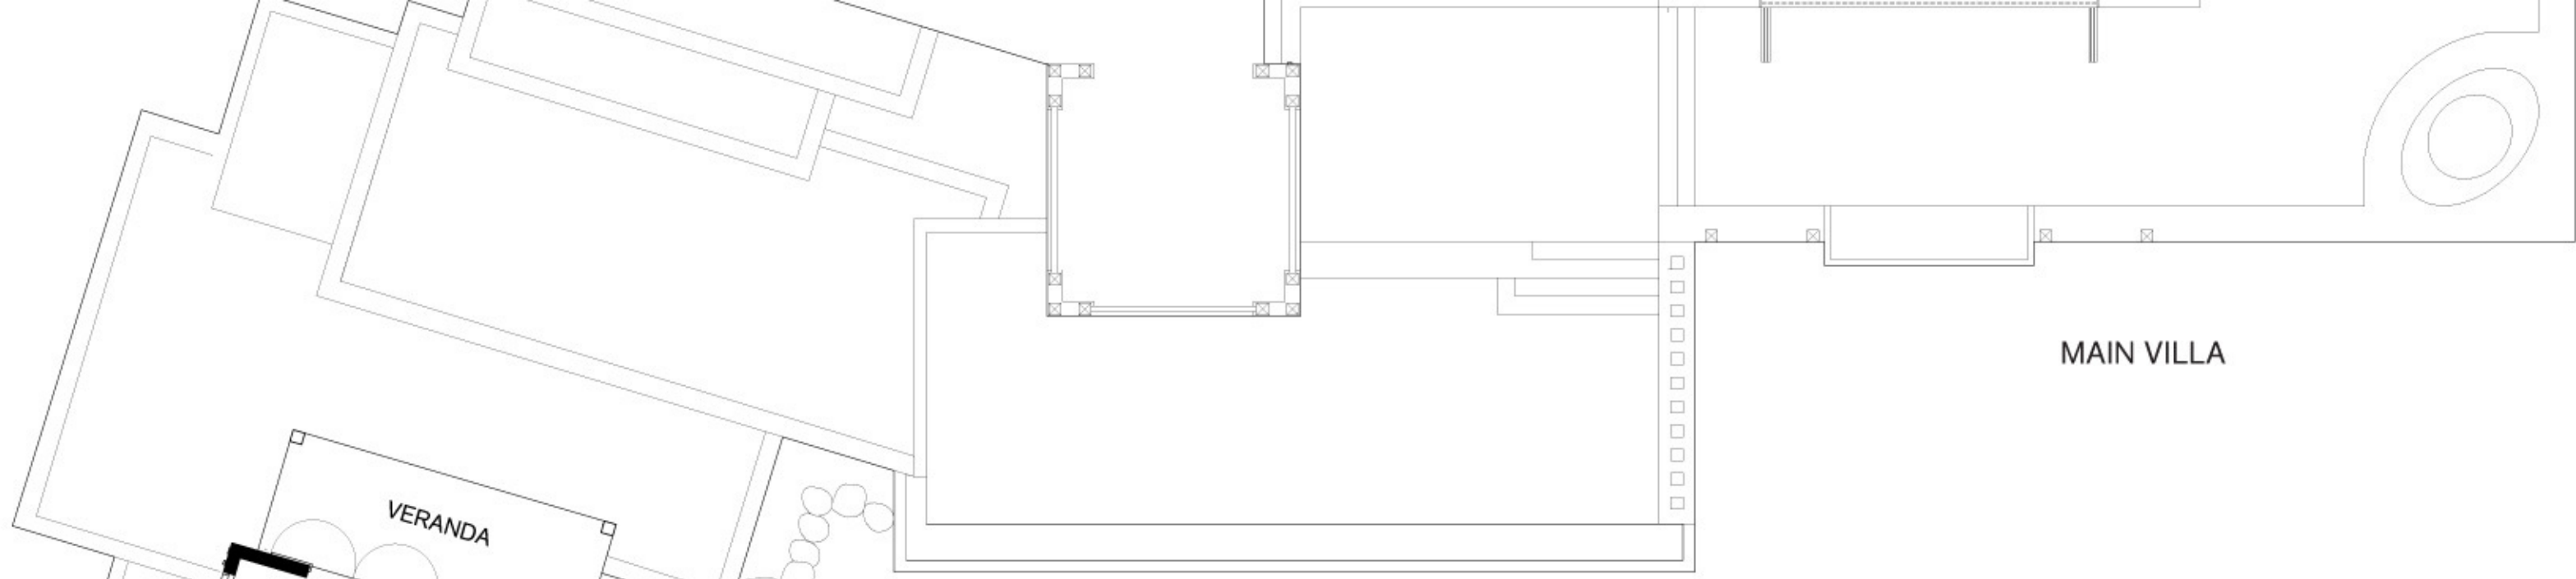

MAIN VILLA

POOL
40'-0" x 15'-0"

BEDROOM
ENTRY
BATHROOM

VERANDA

MAIN VILLA

MAIN VILLA

VERANDA

GUEST BEDROOM
20'-0" x 15'-0"

BOCCE COURT

GUEST COTTAGE